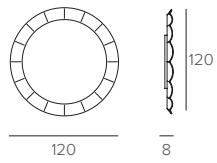

2921
FUMÉ
SMOKE

2940
ARGENTO
SILVER

OSIRIDE 120

SPECCHIERA / MIRROR

COD. SSC21

L 120 P 8 H 120

FINITURE / FINISHES

CORNICE
E SPECCHIO
FRAME
AND MIRROR