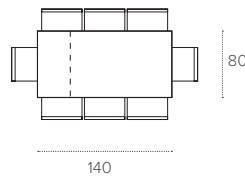

SATURNO 110

TAVOLO ALLUNGABILE RETTANGOLARE / RECTANGULAR EXTENDABLE TABLE

COD. TA1B2

L 110/170 P 80 H 75 cm

FINITURE / FINISHES

STRUTTURA / FRAME

METALLO
Metal

0108
BIANCO
WHITE

0112
BRONZO
BRONZE

0122
GRAFITE
GRAPHITE

0124
GHIACCIO
ICE GREY

PIANO / TOP

GRES LUCIDO
Glossy stoneware

3828
CARRARA
CARRARA

3818
ARABESCATO
ARABESQUE

3660
EMPERADOR
EMPERADOR

PIANO / TOP

GRES OPACO
Matt stoneware

3521
GRAFITE
GRAPHITE

3822
FIORDIBOSCO
FIORDIBOSCO

3825
SABBIA
SAND

3808
CALACATTA
CALACATTA

PIANO / TOP

VETRO TEMPERATO
Tempered glass

2108
EXTRA BIANCO
EXTRA WHITE

* Allunghe in mdf laccato in tinta con la struttura.
Side extensions matching the basement colour.
Allonges latérales à jeu avec le piètement.
Extensibles laterales à juego con las patas.

** Abbinato ad allunghe in laminato effetto metallo Piombo 1F22.
Combination with extensions in Lead 1F22 metal-effect laminate.
Combinaison avec rallonges en stratifié effet métal Plomb 1F22.
Combinación con extensiones en laminado efecto metal Plomo 1F22.