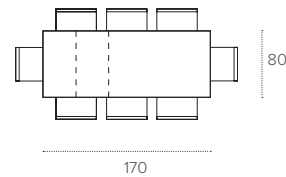

SATURNO 110

TAVOLO ALLUNGABILE RETTANGOLARE / RECTANGULAR EXTENDABLE TABLE

COD. TA1B2

L 110/170 P 80 H 75 cm

FINITURE / FINISHES

STRUTTURA / FRAME

METALLO
Metal

0108
BIANCO
WHITE

0112
BRONZO
BRONZE

0122
GRAFITE
GRAPHITE

0124
GHIACCIO
ICE GREY

PIANO / TOP

GRES LUCIDO
Glossy stoneware

3828
CARRARA
CARRARA

3818
ARABESCATO
ARABESQUE

3660
EMPERADOR
EMPERADOR

PIANO / TOP

GRES OPACO
Matt stoneware

3521
GRAFITE
GRAPHITE

3822
FIORDIBOSCO
FIORDIBOSCO

3825
SABBIA
SAND

3808
CALACATTA
CALACATTA

PIANO / TOP

VETRO TEMPERATO
Tempered glass

2108
EXTRA BIANCO
EXTRA WHITE

* Allunghe in mdf laccato in tinta con la struttura.
Side extensions matching the basement colour.
Allonges latérales à jeu avec le piètement.
Extensibles laterales à juego con las patas.

** Abbinato ad allunghe in laminato effetto metallo Piombo 1F22.
Combination with extensions in Lead 1F22 metal-effect laminate.
Combinaison avec rallonges en stratifié effet métal Plomb 1F22.
Combinación con extensiones en laminado efecto metal Plomo 1F22.