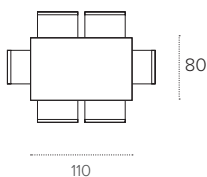

SATURNO 110

TAVOLO ALLUNGABILE RETTANGOLARE / RECTANGULAR EXTENDABLE TABLE

COD. TA1B2

L 110/170 P 80 H 75 cm

FINITURE / FINISHES

STRUTTURA / FRAME

METALLO
Metal

0108
BIANCO
WHITE

0112
BRONZO
BRONZE

0122
GRAFITE
GRAPHITE

0124
GHIACCIO
ICE GREY