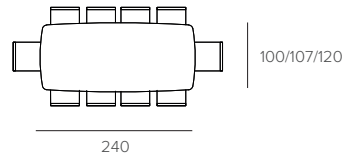

VELAR

TAVOLO FISSO A BOTTICELLA / BARREL-SHAPED NON-EXTENDABLE TABLE

L 240 P 107 H 75 cm vetro ondulato / wavy glass

L 240 P 110 H 75 cm vetro stampa digitale / printed graphic glass

L 240 P 120 H 75 cm gres e vetro temprato / stoneware and tempered glass

COD.TP172

FINITURE / FINISHES

STRUTTURA / FRAME

METALLO
Metal

0110
NERO
BLACK

POLIURETANO
Polyurethane

8240
ARGENTO
SPAZZOLATO
BRUSHED SILVER

8241
BRONZO
SPAZZOLATO
BRUSHED BRONZE

8242
CORTEN SPAZZOLATO
BRUSHED CORTEN

PIANO / TOP

VETRO
Glass
misure/size: 240X120 cm

2012
MIELE
HONEY

2022
CENERE
ASH