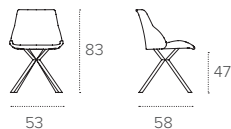

# BRASILIA

SEDIA/CHAIR

COD. SE1A0

L 53 P 58 H 47/83 cm

### STRUTTURA E SEDUTA / FRAME AND SEAT

GENTLE TOUCH

6R16  
SALMONE  
SALMON

6R33  
ACQUAMARINA  
AQUAMARINE

# BRASILIA NEW

SEDIA/CHAIR

COD. SE1A7

L 53 P 58 H 83/47 cm