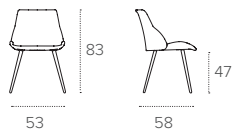

# BRASILIA

SEDIA/CHAIR

COD. SE1A0

L 53 P 58 H 47/83 cm

# BRASILIA NEW

SEDIA/CHAIR

COD. SE1A7

L 53 P 58 H 83/47 cm