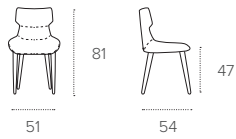

# DETROIT

SEDIA / CHAIR

COD. SE619

L 51 P 54 H47/81 cm