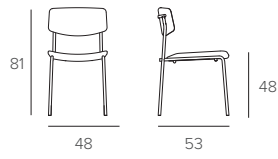

# OSAKA

SEDIA/CHAIR

COD. SE1B5

L 48 P 53 H 81/48 cm