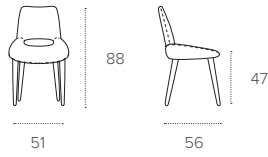

# PORTLAND

SEDIA / CHAIR

COD. SE620

L 51 P56 H47/88 cm