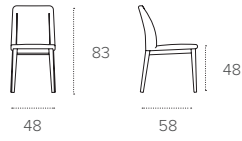

VIENNA

SEDIA / CHAIR

COD. SE608

L 48 P 58 H 48/83 cm

FINITURE / FINISHES

STRUTTURA E SEDUTA
FRAME AND SEAT

SOFT TOUCH VINTAGE
Vintage Soft-Touch

6H08
BIANCO
VINTAGE
VINTAGE WHITE