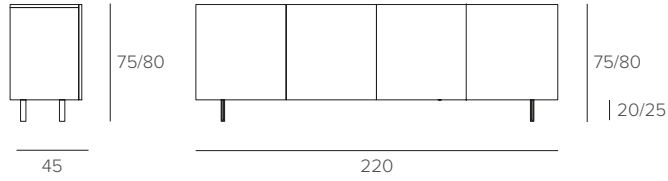

# ALTEA

MADIA / SIDEBBOARD

COD. MA124

L 220 P 45 H 75/80 cm

KIT PIEDINI H 25 CM  
FEET H 25 CM

KIT PIEDINI H 20 CM  
FEET H 20 CM