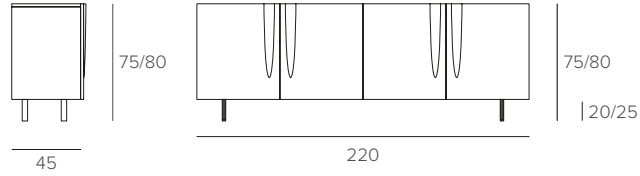

AURA

MADIA / SIDEBBOARD

COD. MA126

L 220 P 45 H 75/80

KIT PIEDINI H 25 CM
FEET H 25 CM

KIT PIEDINI H 20 CM
FEET H 20 CM

FINITURE / FINISHES

PIEDINI
FEET
H 20 - 25 CM