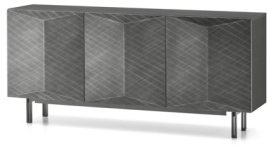

1242
BRONZO
BRONZE

1241
ARGENTO
SILVER

DALIA

MADIA / SIDEBBOARD

COD. MA125

L 220 P 45 H 75/80

KIT PIEDINI H 25 CM
FEET H 25 CM

KIT PIEDINI H 20 CM
FEET H 20 CM