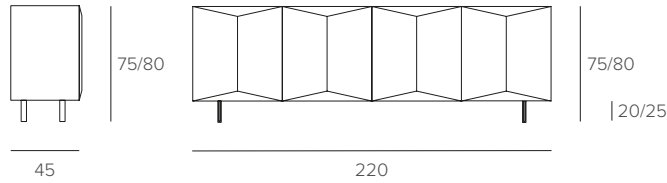

1242
BRONZO
BRONZE

1241
ARGENTO
SILVER

DALIA

MADIA / SIDEBBOARD

COD. MA125

L 220 P 45 H 75/80

KIT PIEDINI H 25 CM
FEET H 25 CM

KIT PIEDINI H 20 CM
FEET H 20 CM