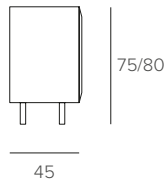

DALIA

MADIA / SIDEBBOARD

COD. MA120

L 180 P 45 H 75/80

KIT PIEDINI H 25 CM
FEET H 25 CM

KIT PIEDINI H 20 CM
FEET H 20 CM

FINITURE / FINISHES

PIEDINI
FEET
H 20 - 25 CM

1242
BRONZO
BRONZE

1241
ARGENTO
SILVER

DALIA

MADIA / SIDEBBOARD

COD. MA125

L 220 P 45 H 75/80

KIT PIEDINI H 25 CM
FEET H 25 CM

KIT PIEDINI H 20 CM
FEET H 20 CM