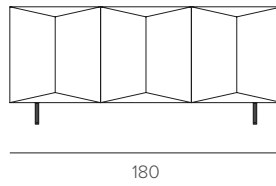

DALIA

MADIA / SIDEBBOARD

COD. MA120

L 180 P 45 H 75/80

KIT PIEDINI H 25 CM
FEET H 25 CM

KIT PIEDINI H 20 CM
FEET H 20 CM

FINITURE / FINISHES

PIEDINI
FEET
H 20 - 25 CM

1242
BRONZO
BRONZE

1241
ARGENTO
SILVER

DALIA

MADIA / SIDEBBOARD

COD. MA125

L 220 P 45 H 75/80

KIT PIEDINI H 25 CM
FEET H 25 CM

KIT PIEDINI H 20 CM
FEET H 20 CM