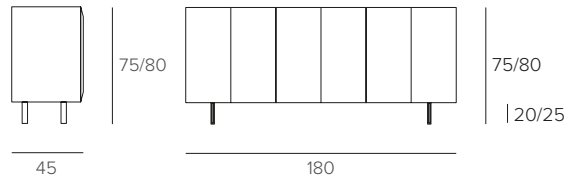

DEMETRA

MADIA / SIDEBBOARD

COD. MA122

L 180 P 45 H 75/80 cm

KIT PIEDINI H 25 CM
FEET H 25 CM

KIT PIEDINI H 20 CM
FEET H 20 CM

FINITURE / FINISHES

PIEDINI
FEET
H 20 - 25 CM

1707
NOCE
NATURALE
NATURAL
WALNUT

1771
NOCE TABACCO
TOBACCO
WALNUT

DEMETRA

MADIA / SIDEBBOARD

COD. MA123

L 220 P 45 H 75/80 cm

KIT PIEDINI H 25 CM
FEET H 25 CM

KIT PIEDINI H 20 CM
FEET H 20 CM