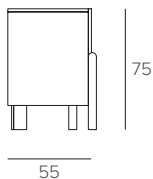

DILECTA

MADIA / SIDEBORD

COD. MA121

L 210 P 55 H 75

FINITURE / FINISHES

DETTAGLIO E PIEDINI
DETAIL AND FEET

METALLO SPAZZOLATO
Brushed metal

0640
ARGENTO
SILVER