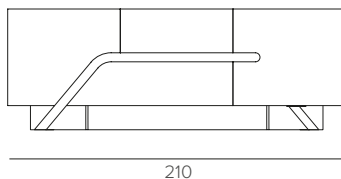

DILECTA

MADIA / SIDEBORD

COD. MA121

L 210 P 55 H 75

FINITURE / FINISHES

DETTAGLIO E PIEDINI
DETAIL AND FEET

METALLO SPAZZOLATO
Brushed metal

0640
ARGENTO
SILVER