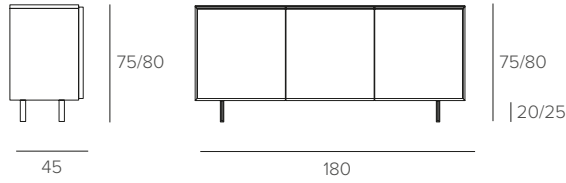

GIUNONE NEW

MADIA / SIDEBORD

COD. MA127

L 180 P 45 H 75/80 cm

KIT PIEDINI H 25 CM
FEET H 25 CM

KIT PIEDINI H 20 CM
FEET H 20 CM

FINITURE / FINISHES

PIEDINI
FEET
H 20 - 25 CM