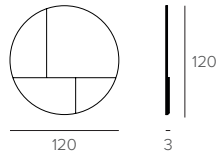

PATCHWORK

SPECCHIERA / MIRROR

COD. SSC24

Ø 120 P 3 cm

FINITURE / FINISHES

SPECCHIO / MIRROR

SPECCHIO
Mirror

2912
BRONZO
BRONZE