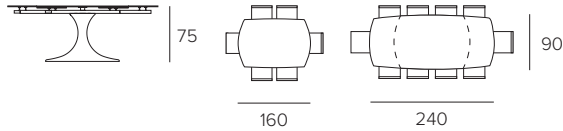

### COD. TA200

L 160 / 240 P 90 H 75 cm

BOTTICELLA  
BARREL-SHAPED