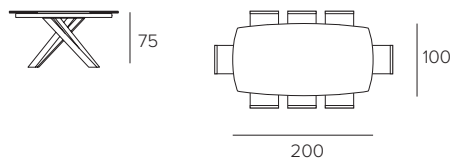

COD. TP1F5

L 200 P 100 H 75 cm

BOTTICELLA GRES, VETRO
DUNE E ONDULATO
BARREL-SHAPED DUNES AND
WAVY GLASS