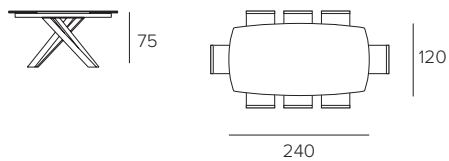

### COD. TP1F6

L 240 P 100 H 75 cm

BOTTICELLA VETRO ONDULATO, VETRO DUNE E  
VETRO CON STAMPA DIGITALE  
BARRELL-SHAPED WAVY GLASS, DUNES GLASS  
AND PRINTED GRAPHIC GLASS

### COD. TP1F6

L 240 P 120 H 75 cm

BOTTICELLA GRES  
BARREL-SHAPED GRES