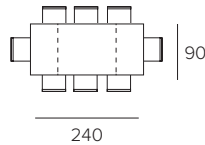

CROSS

CROSS ALLUNGABILE / EXTENDABLE

COD. TA1D6

L 130 / 200 P 90 H 75 / 78 cm

BOTTICELLA
BARREL-SHAPED

COD. TA1E3

L 160 / 240 P 90 H 75 cm

RETTANGOLARE
RECTANGULAR