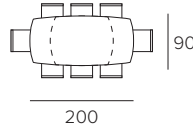

CROSS

CROSS ALLUNGABILE / EXTENDABLE

COD. TA1D6

L 130 / 200 P 90 H 75 / 78 cm

BOTTICELLA
BARREL-SHAPED

COD. TA1E3

L 160 / 240 P 90 H 75 cm

RETTANGOLARE
RECTANGULAR