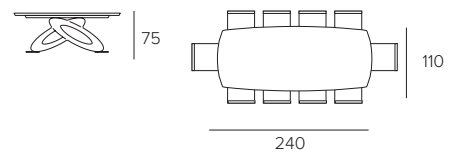

COD. TP409

L 240 P 110 H 75 cm

BOTTICELLA VETRO ONDULATO, VETRO DUNE
E VETRO CON STAMPA DIGITALE
BARRELL-SHAPED WAVY GLASS, DUNES GLASS
AND PRINTED GRAPHIC GLASS