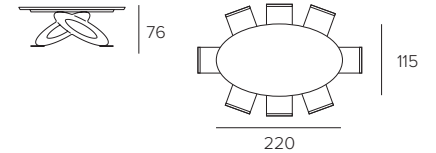

ECLIPSE FISSO / NON - EXTENDABLE

COD. TP402

L 180 P 90 H 75 cm

RETTANGOLARE GRES
RECTANGULAR GRES

COD. TP404

L 200 P 100 H 75 cm

BOTTICELLA LEGNO
BARREL-SHAPED WOOD

COD. TP400

L 220 P 115 H 76 cm

OVALE VETRO
OVAL GLASS

COD. TP411

L 200 P 100 H 75 cm

BOTTICELLA GRES, VETRO ONDULATO E DUNE
BARREL-SHAPED GRES, DUNES AND WAVY GLASS

COD. TP407

L 230 P 110 H 75 cm

RETTANGOLARE LEGNO
RECTANGULAR WOOD