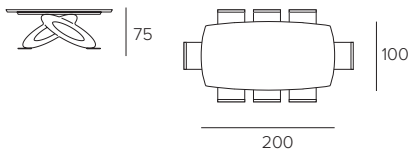

ECLIPSE FISSO / NON - EXTENDABLE

COD. TP402

L 180 P 90 H 75 cm

RETTANGOLARE GRES
RECTANGULAR GRES

COD. TP404

L 200 P 100 H 75 cm

BOTTICELLA LEGNO
BARREL-SHAPED WOOD

COD. TP400

L 220 P 115 H 76 cm

OVALE VETRO
OVAL GLASS

COD. TP411

L 200 P 100 H 75 cm

BOTTICELLA GRES, VETRO ONDULATO E DUNE
BARREL-SHAPED GRES, DUNES AND WAVY GLASS

COD. TP407

L 230 P 110 H 75 cm

RETTANGOLARE LEGNO
RECTANGULAR WOOD

COD. TP405

L 230 P 110 H 75 cm

BOTTICELLA LEGNO
BARREL-SHAPED WOOD

COD. TP403

L 200 P 100 H 75 cm

RETTANGOLARE LEGNO
RECTANGULAR WOOD

COD. TP409

L 240 P 120 H 75 cm