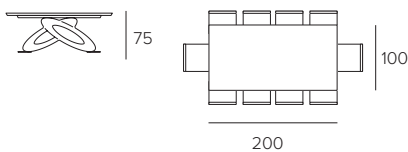

L 220 P 115 H 76 cm

OVALE VETRO
OVAL GLASS

COD. TP411

L 200 P 100 H 75 cm

BOTTICELLA GRES, VETRO ONDULATO E DUNE
BARREL-SHAPED GRES, DUNES AND WAVY GLASS

COD. TP407

L 230 P 110 H 75 cm

RETTANGOLARE LEGNO
RECTANGULAR WOOD

COD. TP405

L 230 P 110 H 75 cm

BOTTICELLA LEGNO
BARREL-SHAPED WOOD

COD. TP403

L 200 P 100 H 75 cm

RETTANGOLARE LEGNO
RECTANGULAR WOOD

COD. TP409

L 240 P 120 H 75 cm