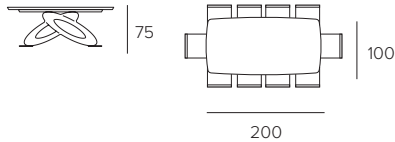

ECLIPSE FISSO / NON - EXTENDABLE

COD. TP402

L 180 P 90 H 75 cm

RETTANGOLARE GRES
RECTANGULAR GRES

COD. TP404

L 200 P 100 H 75 cm

BOTTICELLA LEGNO
BARREL-SHAPED WOOD

COD. TP400

L 220 P 115 H 76 cm

OVALE VETRO
OVAL GLASS

COD. TP411

L 200 P 100 H 75 cm

BOTTICELLA GRES, VETRO ONDULATO E DUNE
BARREL-SHAPED GRES, DUNES AND WAVY GLASS

COD. TP407

L 230 P 110 H 75 cm

RETTANGOLARE LEGNO
RECTANGULAR WOOD