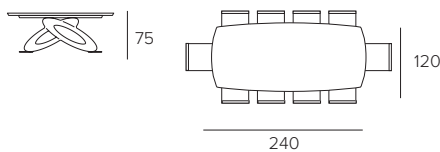

COD. TP409

L 240 P 120 H 75 cm

BOTTICELLA GRES
BARREL-SHAPED GRES