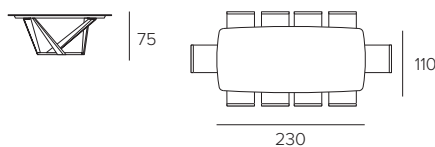

L 230 P 110 H 75 cm

RETTANGOLARE LEGNO
RECTANGULAR WOOD

COD. TP158

L 200 P 100 H 75 cm

BOTTICELLA LEGNO
BARREL-SHAPED WOOD

COD. TP170

L 200 P 100 H 75 cm

BOTTICELLA GRES, VETRO ONDULATO E DUNE
BARREL-SHAPED GRES, DUNES AND WAVY GLASS

COD. TP162

L 230 P 110 H 75 cm

BOTTICELLA LEGNO
BARREL-SHAPED WOOD

COD. TP1E9

L 240 P 110 H 75 cm

BOTTICELLA VETRO ONDULATO, VETRO DUNE
E VETRO CON STAMPA DIGITALE
BARRELL-SHAPED WAVY GLASS, DUNES GLASS
AND PRINTED GRAPHIC GLASS