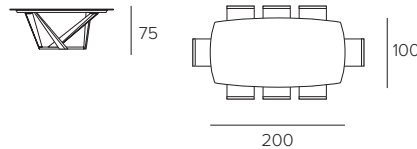

L 230 P 110 H 75 cm

RETTANGOLARE LEGNO
RECTANGULAR WOOD

COD. TP158

L 200 P 100 H 75 cm

BOTTICELLA LEGNO
BARREL-SHAPED WOOD

COD. TP170

L 200 P 100 H 75 cm

BOTTICELLA GRES, VETRO ONDULATO E DUNE
BARREL-SHAPED GRES, DUNES AND WAVY GLASS

COD. TP162

L 230 P 110 H 75 cm

BOTTICELLA LEGNO
BARREL-SHAPED WOOD

COD. TP1E9

L 240 P 110 H 75 cm

BOTTICELLA VETRO ONDULATO, VETRO DUNE
E VETRO CON STAMPA DIGITALE
BARRELL-SHAPED WAVY GLASS, DUNES GLASS
AND PRINTED GRAPHIC GLASS

COD. TP1E9

L 240 P 120 H 75 cm

BOTTICELLA GRES
BARREL-SHAPED GRES

PRIAMO

FINITURE / FINISHES

STRUTTURA
FRAME

METALLO / Metal

0108
BIANCO
WHITE