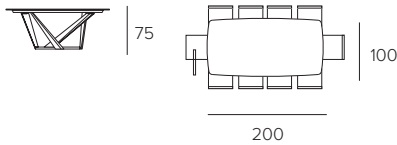

L 230 P 110 H 75 cm

RETTANGOLARE LEGNO
RECTANGULAR WOOD

COD. TP158

L 200 P 100 H 75 cm

BOTTICELLA LEGNO
BARREL-SHAPED WOOD

COD. TP170

L 200 P 100 H 75 cm

BOTTICELLA GRES, VETRO ONDULATO E DUNE
BARREL-SHAPED GRES, DUNES AND WAVY GLASS