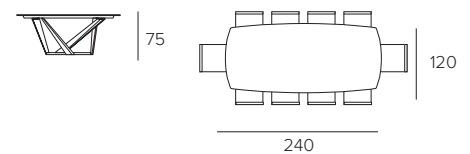

L 230 P 110 H 75 cm

RETTANGOLARE LEGNO
RECTANGULAR WOOD

COD. TP158

L 200 P 100 H 75 cm

BOTTICELLA LEGNO
BARREL-SHAPED WOOD

COD. TP170

L 200 P 100 H 75 cm

BOTTICELLA GRES, VETRO ONDULATO E DUNE
BARREL-SHAPED GRES, DUNES AND WAVY GLASS

COD. TP162

L 230 P 110 H 75 cm

BOTTICELLA LEGNO
BARREL-SHAPED WOOD

COD. TP1E9

L 240 P 110 H 75 cm

BOTTICELLA VETRO ONDULATO, VETRO DUNE
E VETRO CON STAMPA DIGITALE
BARRELL-SHAPED WAVY GLASS, DUNES GLASS
AND PRINTED GRAPHIC GLASS

COD. TP1E9

L 240 P 120 H 75 cm

BOTTICELLA GRES
BARREL-SHAPED GRES

PRIAMO

FINITURE / FINISHES

STRUTTURA
FRAME

METALLO / Metal

0108
BIANCO
WHITE