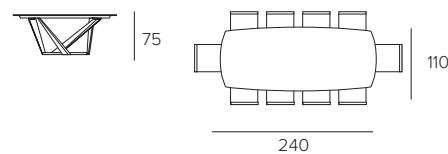

L 230 P 110 H 75 cm

RETTANGOLARE LEGNO
RECTANGULAR WOOD

COD. TP158

L 200 P 100 H 75 cm

BOTTICELLA LEGNO
BARREL-SHAPED WOOD

COD. TP170

L 200 P 100 H 75 cm

BOTTICELLA GRES, VETRO ONDULATO E DUNE
BARREL-SHAPED GRES, DUNES AND WAVY GLASS

COD. TP162

L 230 P 110 H 75 cm

BOTTICELLA LEGNO
BARREL-SHAPED WOOD

COD. TP1E9

L 240 P 110 H 75 cm

BOTTICELLA VETRO ONDULATO, VETRO DUNE
E VETRO CON STAMPA DIGITALE
BARRELL-SHAPED WAVY GLASS, DUNES GLASS
AND PRINTED GRAPHIC GLASS

COD. TP1E9

L 240 P 120 H 75 cm

BOTTICELLA GRES
BARREL-SHAPED GRES

PRIAMO

FINITURE / FINISHES

STRUTTURA
FRAME

METALLO / Metal

0108
BIANCO
WHITE