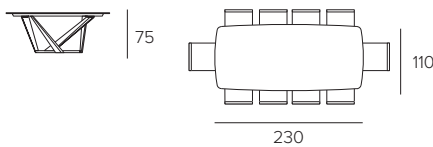

L 230 P 100 H 75 cm

RETTANGOLARE LEGNO
RECTANGULAR WOOD

COD. TP158

L 197 P 100 H 75 cm

BOTTICELLA LEGNO
BARREL-SHAPED WOOD

COD. TP170

L 200 P 100 H 75 cm

BOTTICELLA GRES, VETRO ONDULATO E DUNE
BARREL-SHAPED GRES, DUNES AND WAVY GLASS

COD. TP162

L 230 P 110 H 75 cm

BOTTICELLA LEGNO
BARREL-SHAPED WOOD

COD. TP1E9

L 240 P 110 H 75 cm

BOTTICELLA VETRO ONDULATO, VETRO DUNE
E VETRO CON STAMPA DIGITALE
BARRELL-SHAPED WAVY GLASS, DUNES GLASS
AND PRINTED GRAPHIC GLASS