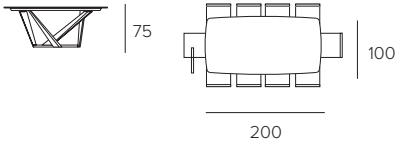

L 230 P 100 H 75 cm

RETTANGOLARE LEGNO
RECTANGULAR WOOD

COD. TP158

L 197 P 100 H 75 cm

BOTTICELLA LEGNO
BARREL-SHAPED WOOD

COD. TP170

L 200 P 100 H 75 cm

BOTTICELLA GRES, VETRO ONDULATO E DUNE
BARREL-SHAPED GRES, DUNES AND WAVY GLASS