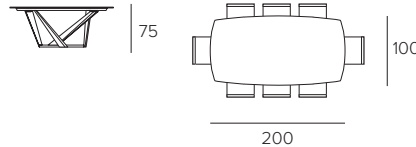

L 230 P 100 H 75 cm

RETTANGOLARE LEGNO
RECTANGULAR WOOD

COD. TP158

L 197 P 100 H 75 cm

BOTTICELLA LEGNO
BARREL-SHAPED WOOD

COD. TP170

L 200 P 100 H 75 cm

BOTTICELLA GRES, VETRO ONDULATO E DUNE
BARREL-SHAPED GRES, DUNES AND WAVY GLASS