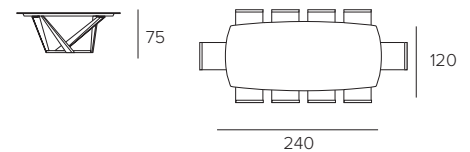

L 230 P 100 H 75 cm

RETTANGOLARE LEGNO
RECTANGULAR WOOD

COD. TP158

L 197 P 100 H 75 cm

BOTTICELLA LEGNO
BARREL-SHAPED WOOD

COD. TP170

L 200 P 100 H 75 cm

BOTTICELLA GRES, VETRO ONDULATO E DUNE
BARREL-SHAPED GRES, DUNES AND WAVY GLASS

COD. TP162

L 230 P 110 H 75 cm

BOTTICELLA LEGNO
BARREL-SHAPED WOOD

COD. TP1E9

L 240 P 110 H 75 cm

BOTTICELLA VETRO ONDULATO, VETRO DUNE
E VETRO CON STAMPA DIGITALE
BARRELL-SHAPED WAVY GLASS, DUNES GLASS
AND PRINTED GRAPHIC GLASS

COD. TP1E9

L 240 P 120 H 75 cm

BOTTICELLA GRES
BARREL-SHAPED GRES

PRIAMO

FINITURE / FINISHES

STRUTTURA
FRAME

METALLO / Metal

0108
BIANCO
WHITE