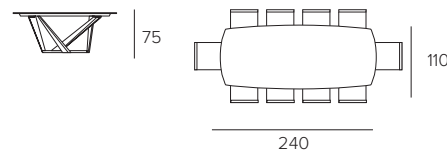

L 230 P 100 H 75 cm

RETTANGOLARE LEGNO
RECTANGULAR WOOD

COD. TP158

L 197 P 100 H 75 cm

BOTTICELLA LEGNO
BARREL-SHAPED WOOD

COD. TP170

L 200 P 100 H 75 cm

BOTTICELLA GRES, VETRO ONDULATO E DUNE
BARREL-SHAPED GRES, DUNES AND WAVY GLASS

COD. TP162

L 230 P 110 H 75 cm

BOTTICELLA LEGNO
BARREL-SHAPED WOOD

COD. TP1E9

L 240 P 110 H 75 cm

BOTTICELLA VETRO ONDULATO, VETRO DUNE
E VETRO CON STAMPA DIGITALE
BARRELL-SHAPED WAVY GLASS, DUNES GLASS
AND PRINTED GRAPHIC GLASS

COD. TP1E9

L 240 P 120 H 75 cm

BOTTICELLA GRES
BARREL-SHAPED GRES

PRIAMO

FINITURE / FINISHES

STRUTTURA
FRAME

METALLO / Metal

0108
BIANCO
WHITE