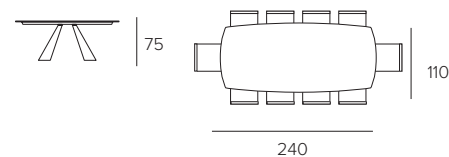

COD. TP1F1

L 240 P 110 H 75 cm

BOTTICELLA VETRO ONDULATO, VETRO DUNE
E VETRO CON STAMPA DIGITALE
BARREL-SHAPED WAVY GLASS, DUNES GLASS
AND PRINTED GRAPHIC GLASS