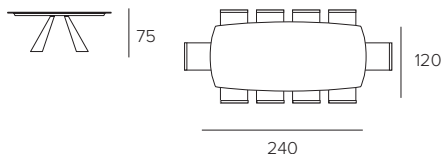

COD. TP1F1

L 240 P 120 H 75 cm

BOTTICELLA GRES
BARREL-SHAPED GRES