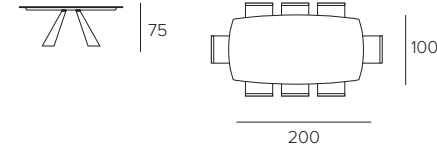

COD. TP1F4

L 200 P 100 H 75 cm

BOTTICELLA GRES, VETRO ONDULATO E DUNE
BARREL-SHAPED GRES, DUNES AND WAVY GLASS