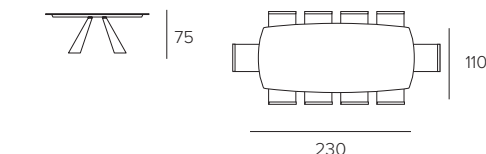

COD. TP163

L 230 P 110 H 75 cm

BOTTICELLA LEGNO
BARREL-SHAPED WOOD