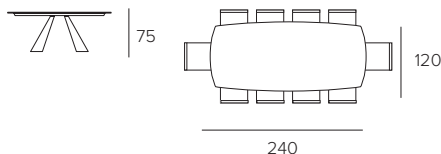

COD. TP1F1

L 240 P 120 H 75 cm

BOTTICELLA GRES
BARREL-SHAPED GRES