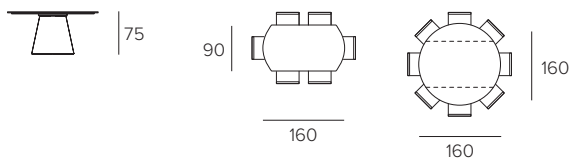

### COD. TA1F2

L 90/135 P 135 H 75 cm

BOTTICELLA / ROTONDO  
BARREL-SHAPED / ROUND

### COD. TA1F0

L 90/160 P 160 H 75 cm

BOTTICELLA / ROTONDO  
BARREL-SHAPED / ROUND