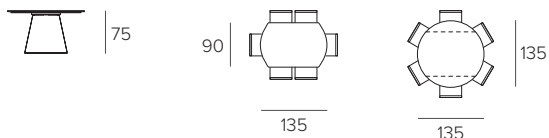

## TAY ALLUNGABILE / EXTENDABLE

### COD. TA1F2

L 90/135 P 135 H 75 cm

BOTTICELLA / ROTONDO  
BARREL-SHAPED / ROUND

### COD. TA1F0

L 90/160 P 160 H 75 cm

BOTTICELLA / ROTONDO  
BARREL-SHAPED / ROUND