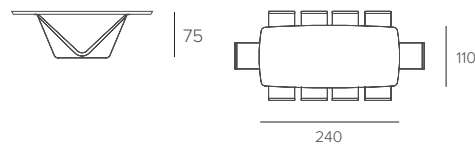

VELAR

VELAR FISSO / NON-EXTENDABLE

COD. TP172

L 240 P 120 H 75 cm

BOTTICELLA GRES E VETRO TRASPARENTE
BARRELL-SHAPED GRES AND TRASPARENT GLASS

COD. TP172

L 240 P 110 H 75 cm

BOTTICELLA VETRO ONDULATO, VETRO DUNE
E VETRO CON STAMPA DIGITALE
BARRELL-SHAPED WAVY GLASS, DUNES GLASS
AND PRINTED GRAPHIC GLASS