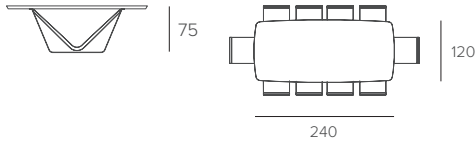

VELAR

VELAR FISSO / NON-EXTENDABLE

COD. TP172

L 240 P 120 H 75 cm

BOTTICELLA GRES E VETRO TRASPARENTE
BARRELL-SHAPED GRES AND TRASPARENT GLASS

COD. TP172

L 240 P 110 H 75 cm

BOTTICELLA VETRO ONDULATO, VETRO DUNE
E VETRO CON STAMPA DIGITALE
BARRELL-SHAPED WAVY GLASS, DUNES GLASS
AND PRINTED GRAPHIC GLASS