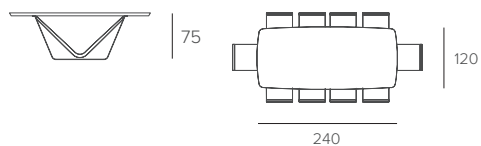

VELAR

VELAR FISSO / NON-EXTENDABLE

COD. TP172

L 240 P 120 H 75 cm

BOTTICELLA GRES E VETRO TRASPARENTE
BARRELL-SHAPED GRES AND TRASPARENT GLASS

COD. TP172

L 240 P 110 H 75 cm

BOTTICELLA VETRO ONDULATO, VETRO DUNE
E VETRO CON STAMPA DIGITALE
BARRELL-SHAPED WAVY GLASS, DUNES GLASS
AND PRINTED GRAPHIC GLASS