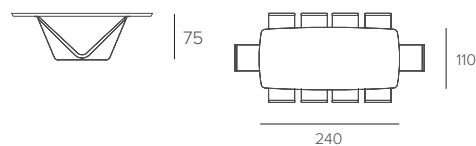

VELAR

VELAR FISSO / NON-EXTENDABLE

COD. TP172

L 240 P 120 H 75 cm

BOTTICELLA GRES E VETRO TRASPARENTE
BARRELL-SHAPED GRES AND TRASPARENT GLASS

COD. TP172

L 240 P 110 H 75 cm

BOTTICELLA VETRO ONDULATO, VETRO DUNE
E VETRO CON STAMPA DIGITALE
BARRELL-SHAPED WAVY GLASS, DUNES GLASS
AND PRINTED GRAPHIC GLASS