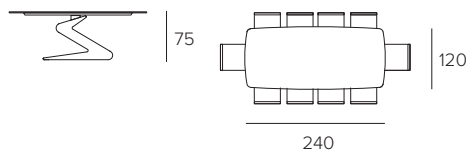

### COD. TP202

L 230 P 110 H 75 cm

BOTTICELLA LEGNO  
BARREL-SHAPED WOOD

### COD. TP207

L 240 P 120 H 75 cm

BOTTICELLA GRES  
BARREL-SHAPED PORCELAIN GRES