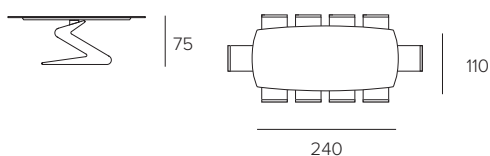

COD. TP207

L 240 P 110 H 75 cm

BOTTICELLA VETRO ONDULATO, VETRO DUNE
E VETRO CON STAMPA DIGITALE
BARREL-SHAPED WAVY GLASS, DUNES GLASS
AND PRINTED GRAPHIC GLASS