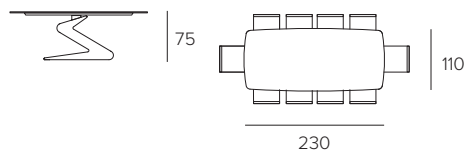

ZED FISSO / NON - EXTENDABLE

COD. TP202

L 230 P 110 H 75 cm

BOTTICELLA LEGNO
BARREL-SHAPED WOOD